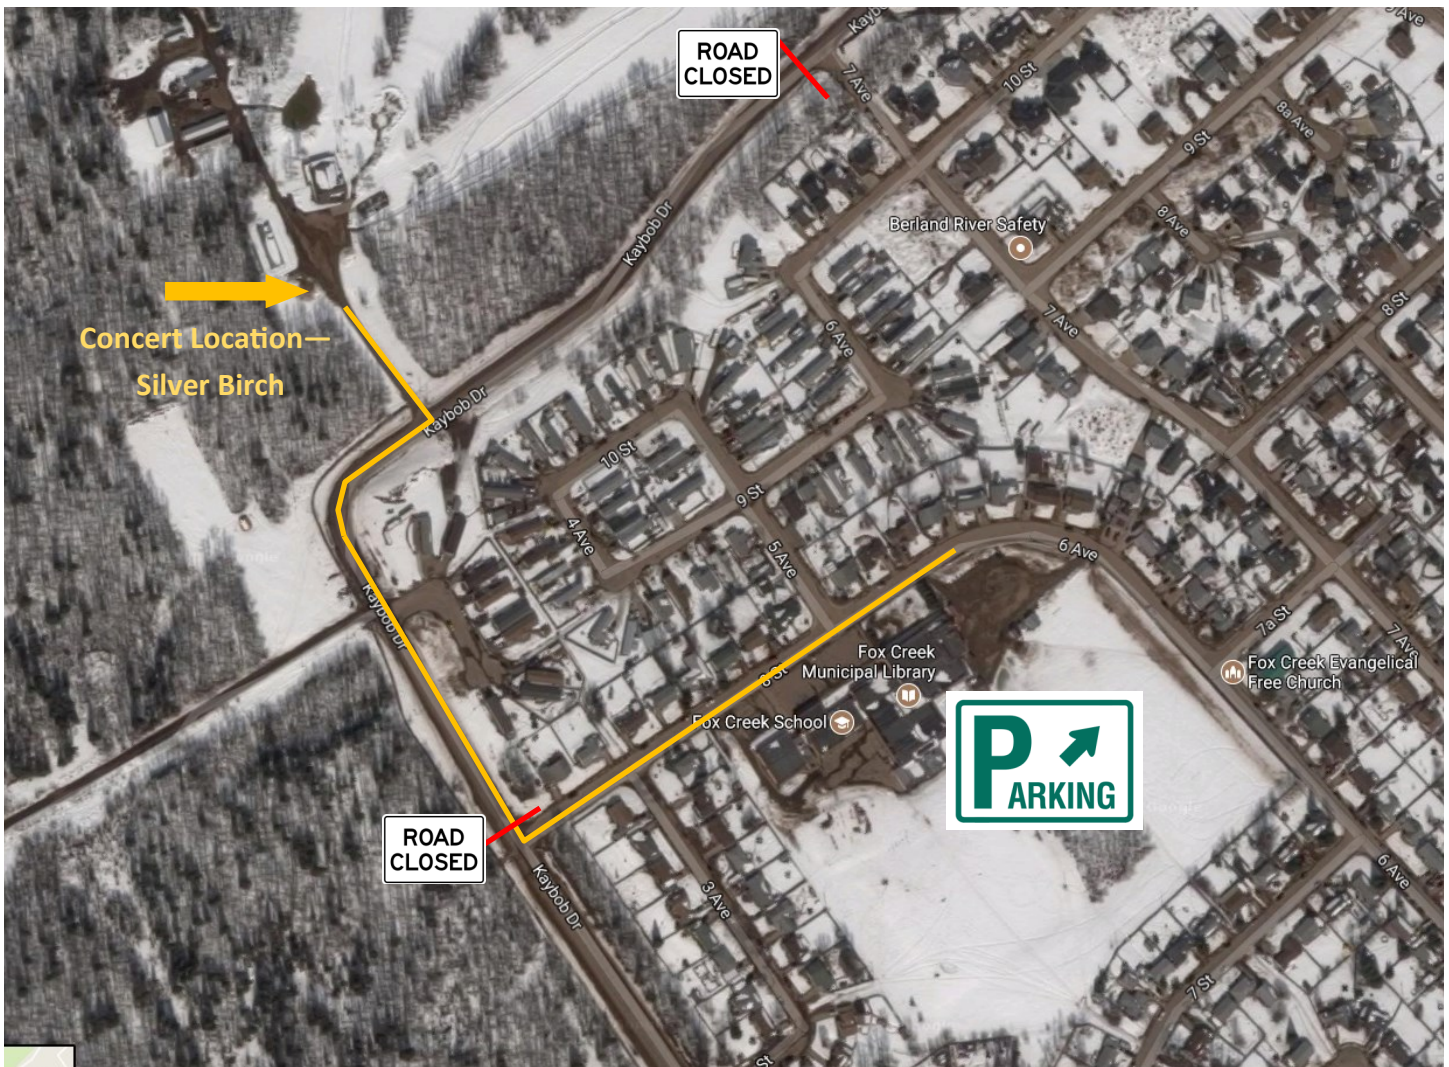

# Concert Details

Everything you need to know about attending our event

- ⇒ There will be **NO PARKING** available at Silver Birch Golf Course. Please park at Fox Creek School and walk to the concert location. If you are unable to walk there will be a drop off location at the Silver Birch Golf Course Gates.
- ⇒ The concert will be taking place in the parking lot. Please bring lawn chairs and blankets if you would like to sit while enjoying the music.
- ⇒ Concession—Food and Drinks will be available from the course.
- ⇒ Aaron Pritchett merchandise will be available after the concert. Please be sure that you have cash if you are wanting to purchase available merchandise.
- ⇒ The music has the potential to be quite loud. If you are bringing young children, we suggest having ear protection.
- ⇒ Gates for the concert will open at 5 pm—you are welcome to come anytime after that.
- ⇒ It looks like it may be a little chilly—please remember that we will be outside for the evening so dress accordingly.